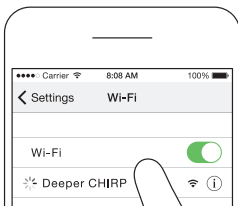

2

3

4

Auto
ON

Auto
OFF

5

Settings → Mobile Data

1

2

Settings → Wi-Fi

✓ OK

1

2

6

1

2