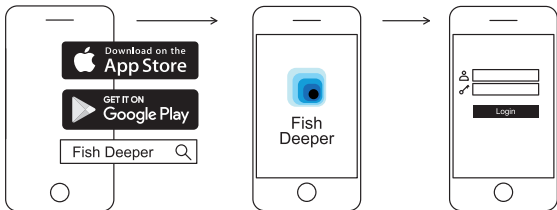

deeper

chirp 2 chirp+ 2

1

✓ Auto
ON

=

→

=

→

2

3

4

Auto
ON

Auto
OFF

5

Settings → Mobile Data

1