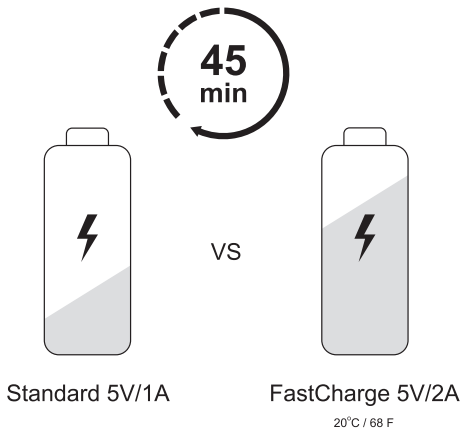

2

3

4

Auto
ON

Auto
OFF

5

Settings → Mobile Data

1