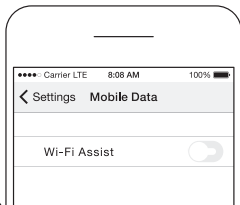

2

3

4

Auto
ON

Auto
OFF

5

Settings → Mobile Data

1

2

Settings → Wi-Fi

✓ OK

1

2

6

1

2